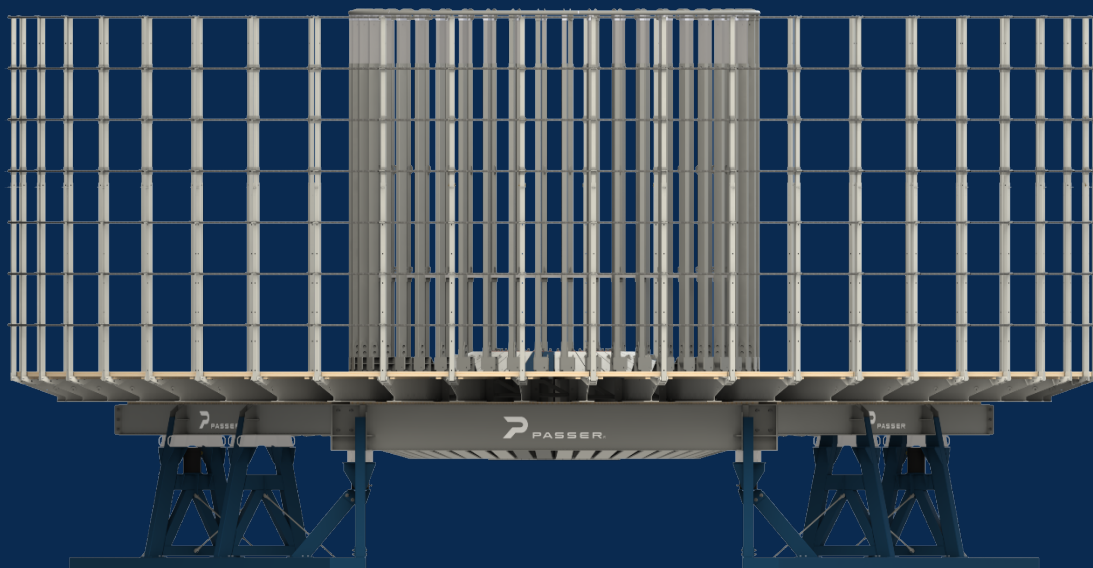

Equipment Data Sheet

2500T Offshore BDS Basket
372-102670 Rev00

DESCRIPTION

The PASSER BDS (Basket Drive System) Baskets are part of the complete BDS System which mainly consists of drive system, pedestals, and baskets.

The Basket is modular and can be transported by road or in standard ISO containers.

The PASSER Basket are designed in accordance with EC regulations and harmonized standards for onshore and class rules for offshore usage. The Basket is robust and integrable with other equipment.

The BDS system is a cost effective way of storing and transporting cables.

SPECIFICATIONS

Payload Offshore/ Onshore	2500 T / 3200 T ⁽¹⁾
Outer Diameter	21m
Inner Diameter	8m
Wall Height	7m
Cable Deck Elevation	2.3 m
Overall Height	9.3 m

Additional Notes:

⁽¹⁾ May be used in offshore laying operations up to 3m Hs